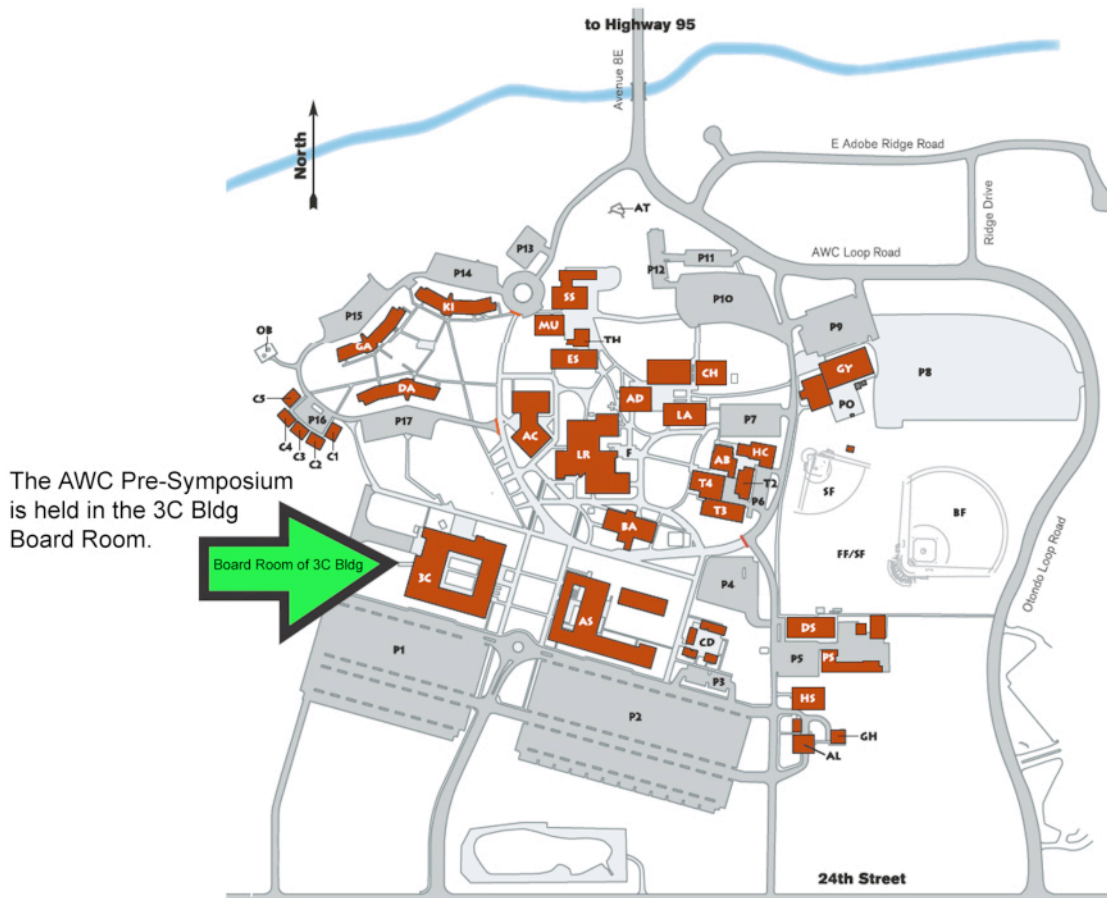

Arizona Western College is east of Yuma.

On I-8, take the Araby Rd. exit at mile post 7. Turn left (North). At 24th Street turn right (east). At the AWC main entrance turn left. Park in P7. The Pre-Symposium is held in the 3C Bldg. Board Room.

The AWC Pre-Symposium is held in the 3C Bldg Board Room.